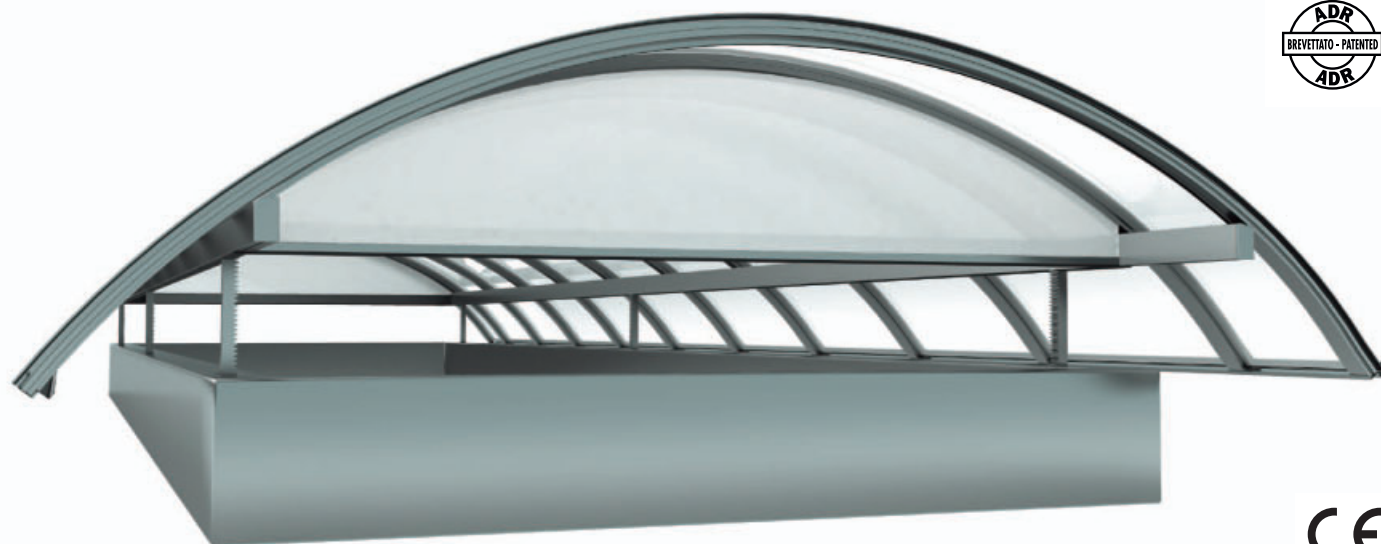

ADR deluxe

VERTICALLY OPENING SKYLIGHTS

for commercial applications

www.bassoskylights.com

ADVANTAGES

- the innovative vertical opening system provides free ventilation from all 4 sides, which equals larger surface aeration and better wind resistance.
- The lateral overhang of the cover allows the user to open the skylight even in the event of rain.
- The solid steel and aluminium structure was designed and developed by BASSO SKYLIGHTS, to ensure maximum strength.

THE NEW ADR-DELUXE SYSTEM.

ADR-DELUXE uses the latest technology to ensure esthetically pleasing lines and installation in various environments.

The ADR-DELUXE has a vertically lifted cover that is secured to retractable tracks which are hidden by the base of the skylight.